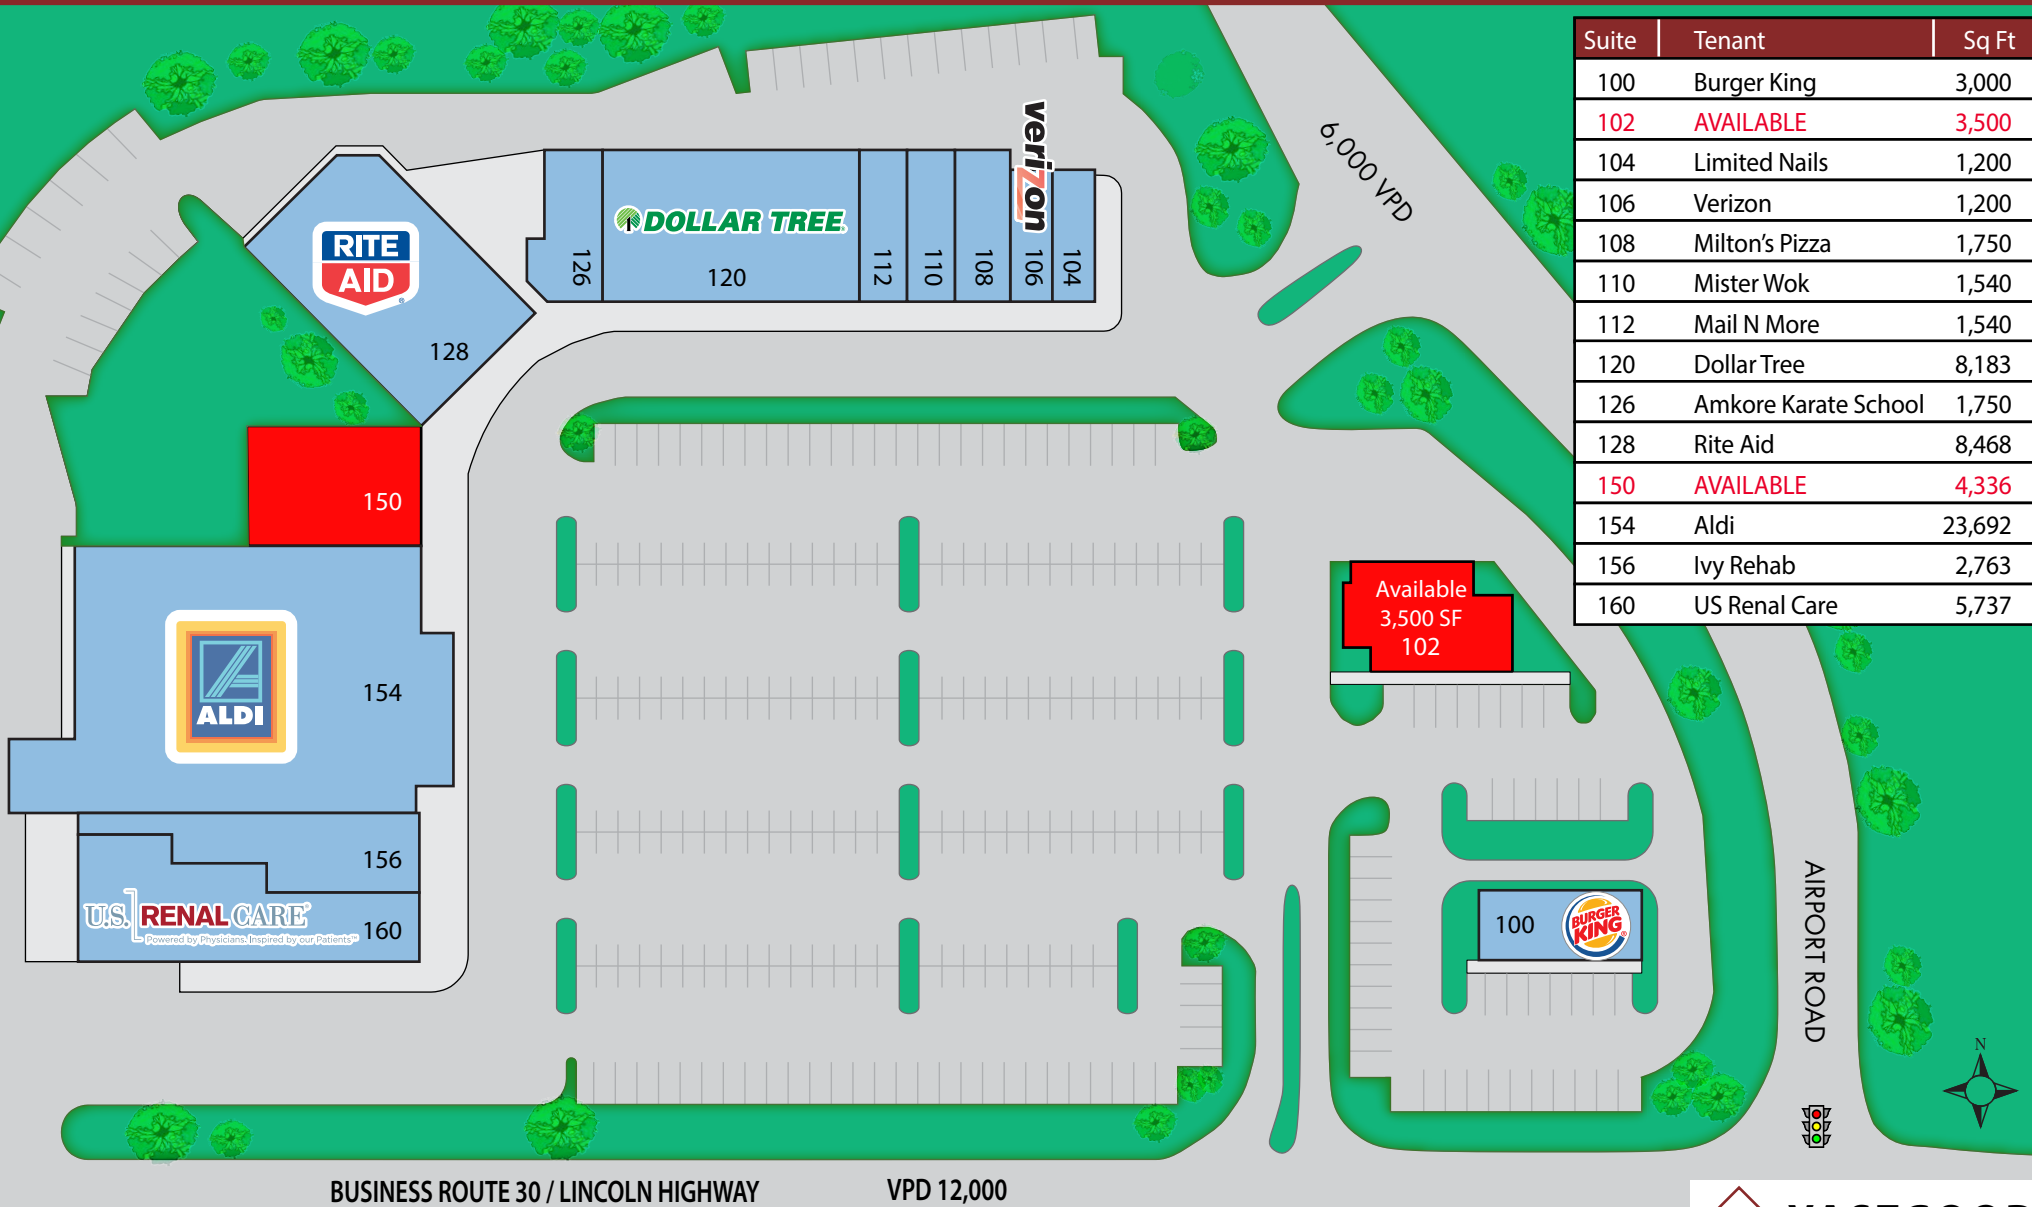

# Airport Village

106 Airport Road  
Coatesville, Pennsylvania 19320

GLA 70,531 SF

Suite	Tenant	Sq Ft
100	Burger King	3,000
102	AVAILABLE	3,500
104	Limited Nails	1,200
106	Verizon	1,200
108	Milton's Pizza	1,750
110	Mister Wok	1,540
112	Mail N More	1,540
120	Dollar Tree	8,183
126	Amkore Karate School	1,750
128	Rite Aid	8,468
150	AVAILABLE	4,336
154	Aldi	23,692
156	Ivy Rehab	2,763
160	US Renal Care	5,737

This site plan is intended only as an overview for informational purposes of the approximate size and relationships, among other things, of the stores, parking areas, drive lanes and tenant identities for the shopping center. It is not a representation or warranty as to the accuracy of the premises, tenancies or other matters as illustrated, and is not to be relied on as a representation as to their accuracy.