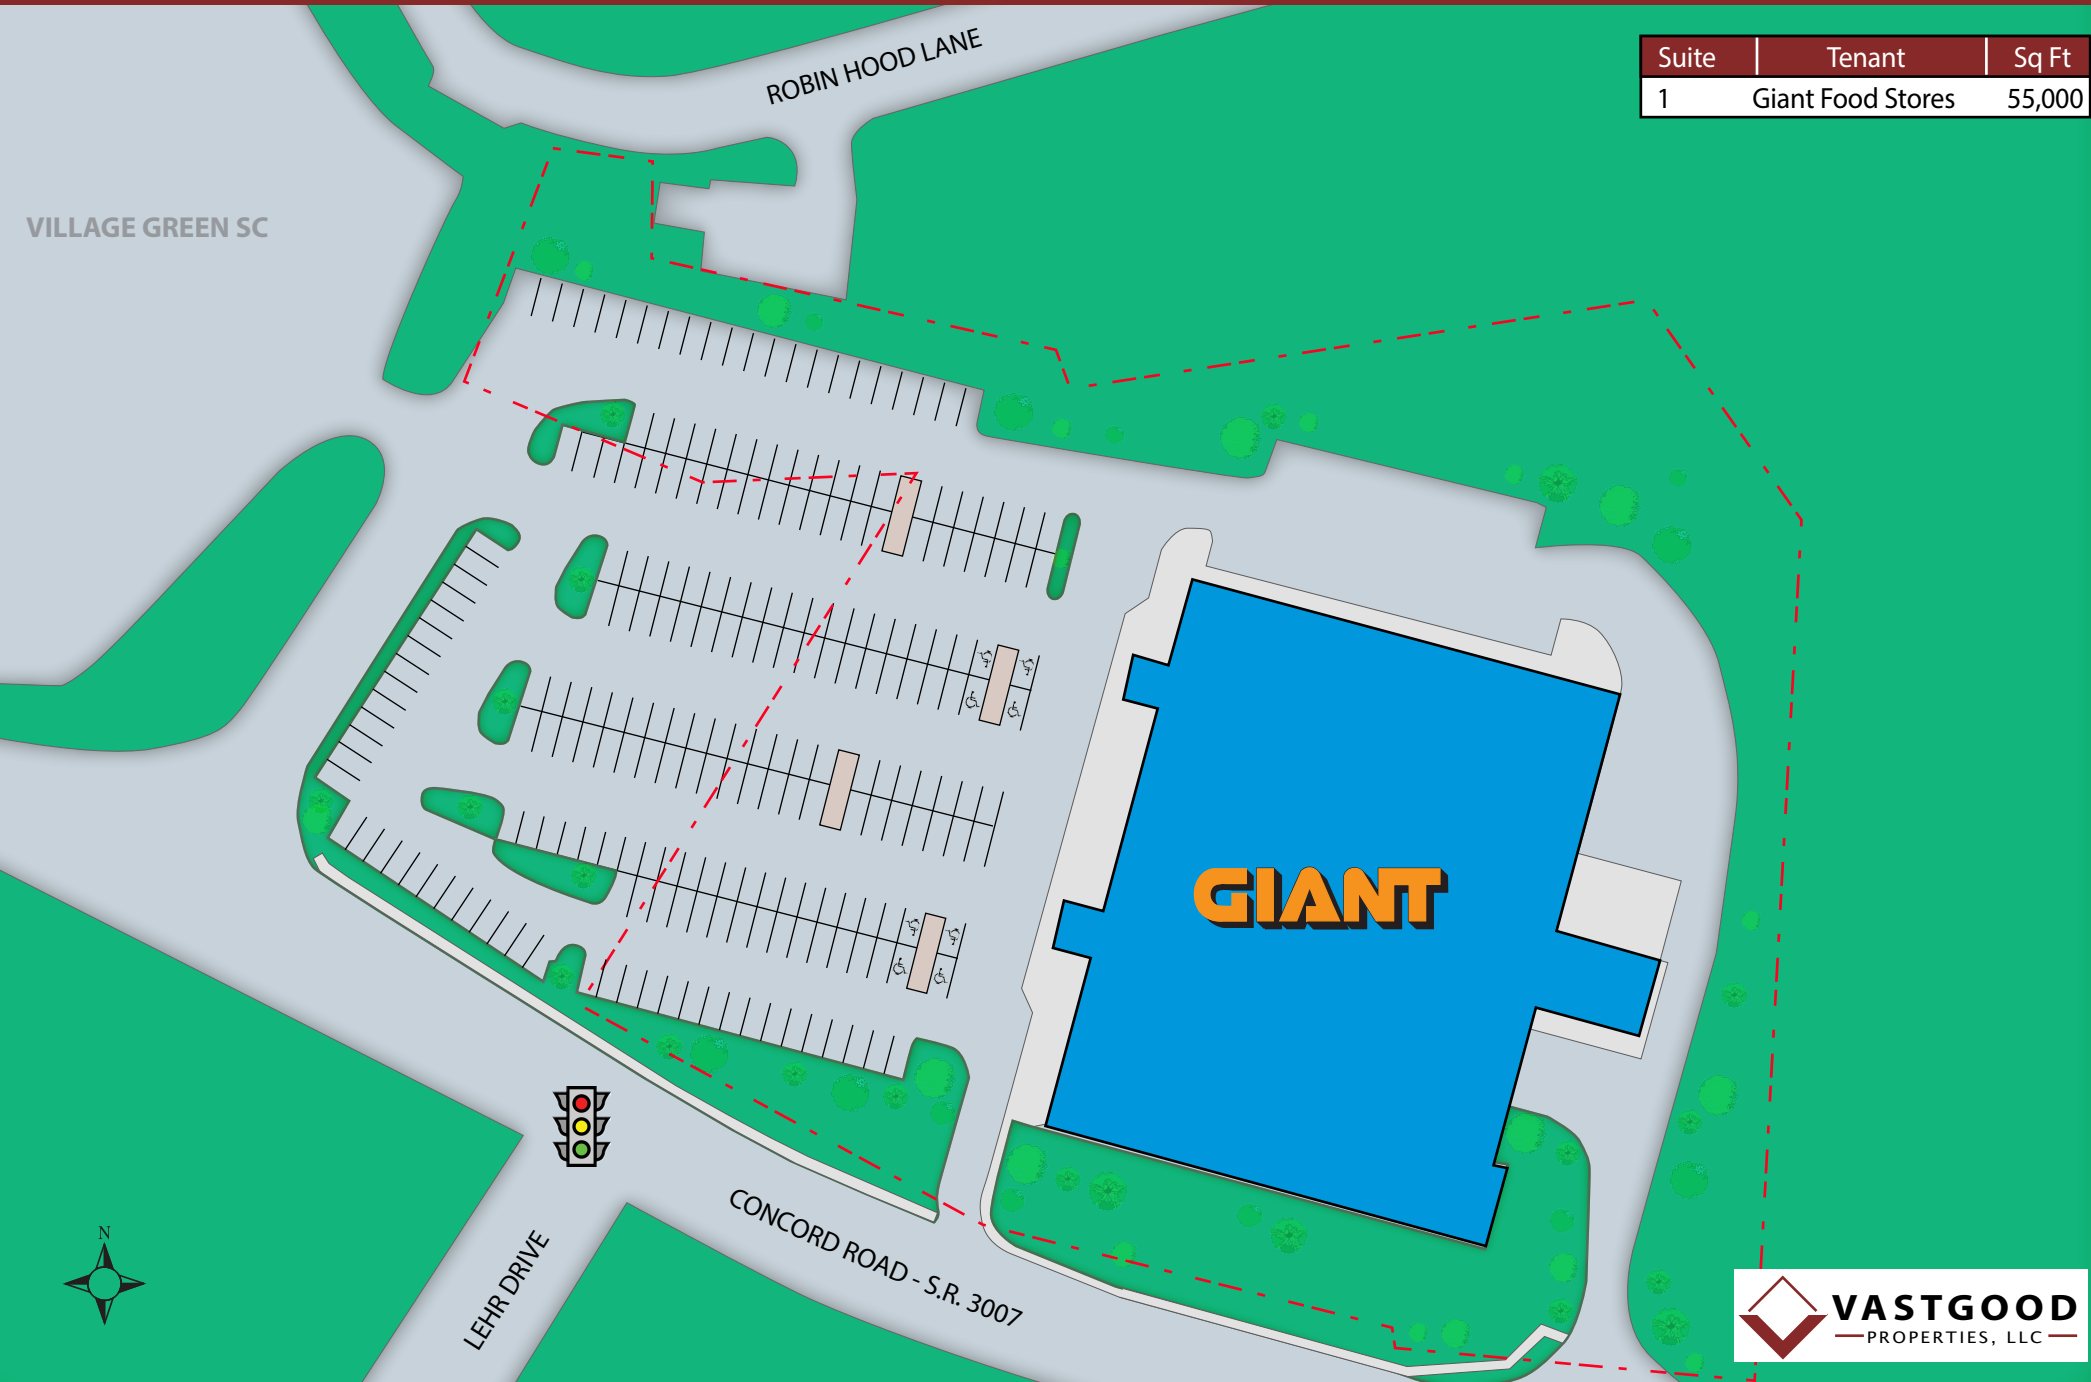

Aston Center

3400 Concord Road
Aston, PA 19014

GLA 55,000 SF

Suite	Tenant	Sq Ft
1	Giant Food Stores	55,000

This site plan is intended only as an overview for informational purposes of the approximate size and relationships, among other things, of the stores, parking areas, drive lanes and tenant identities for the shopping center. It is not a representation or warranty as to the accuracy of the premises, tenancies or other matters as illustrated, and is not to be relied on as a representation as to their accuracy.