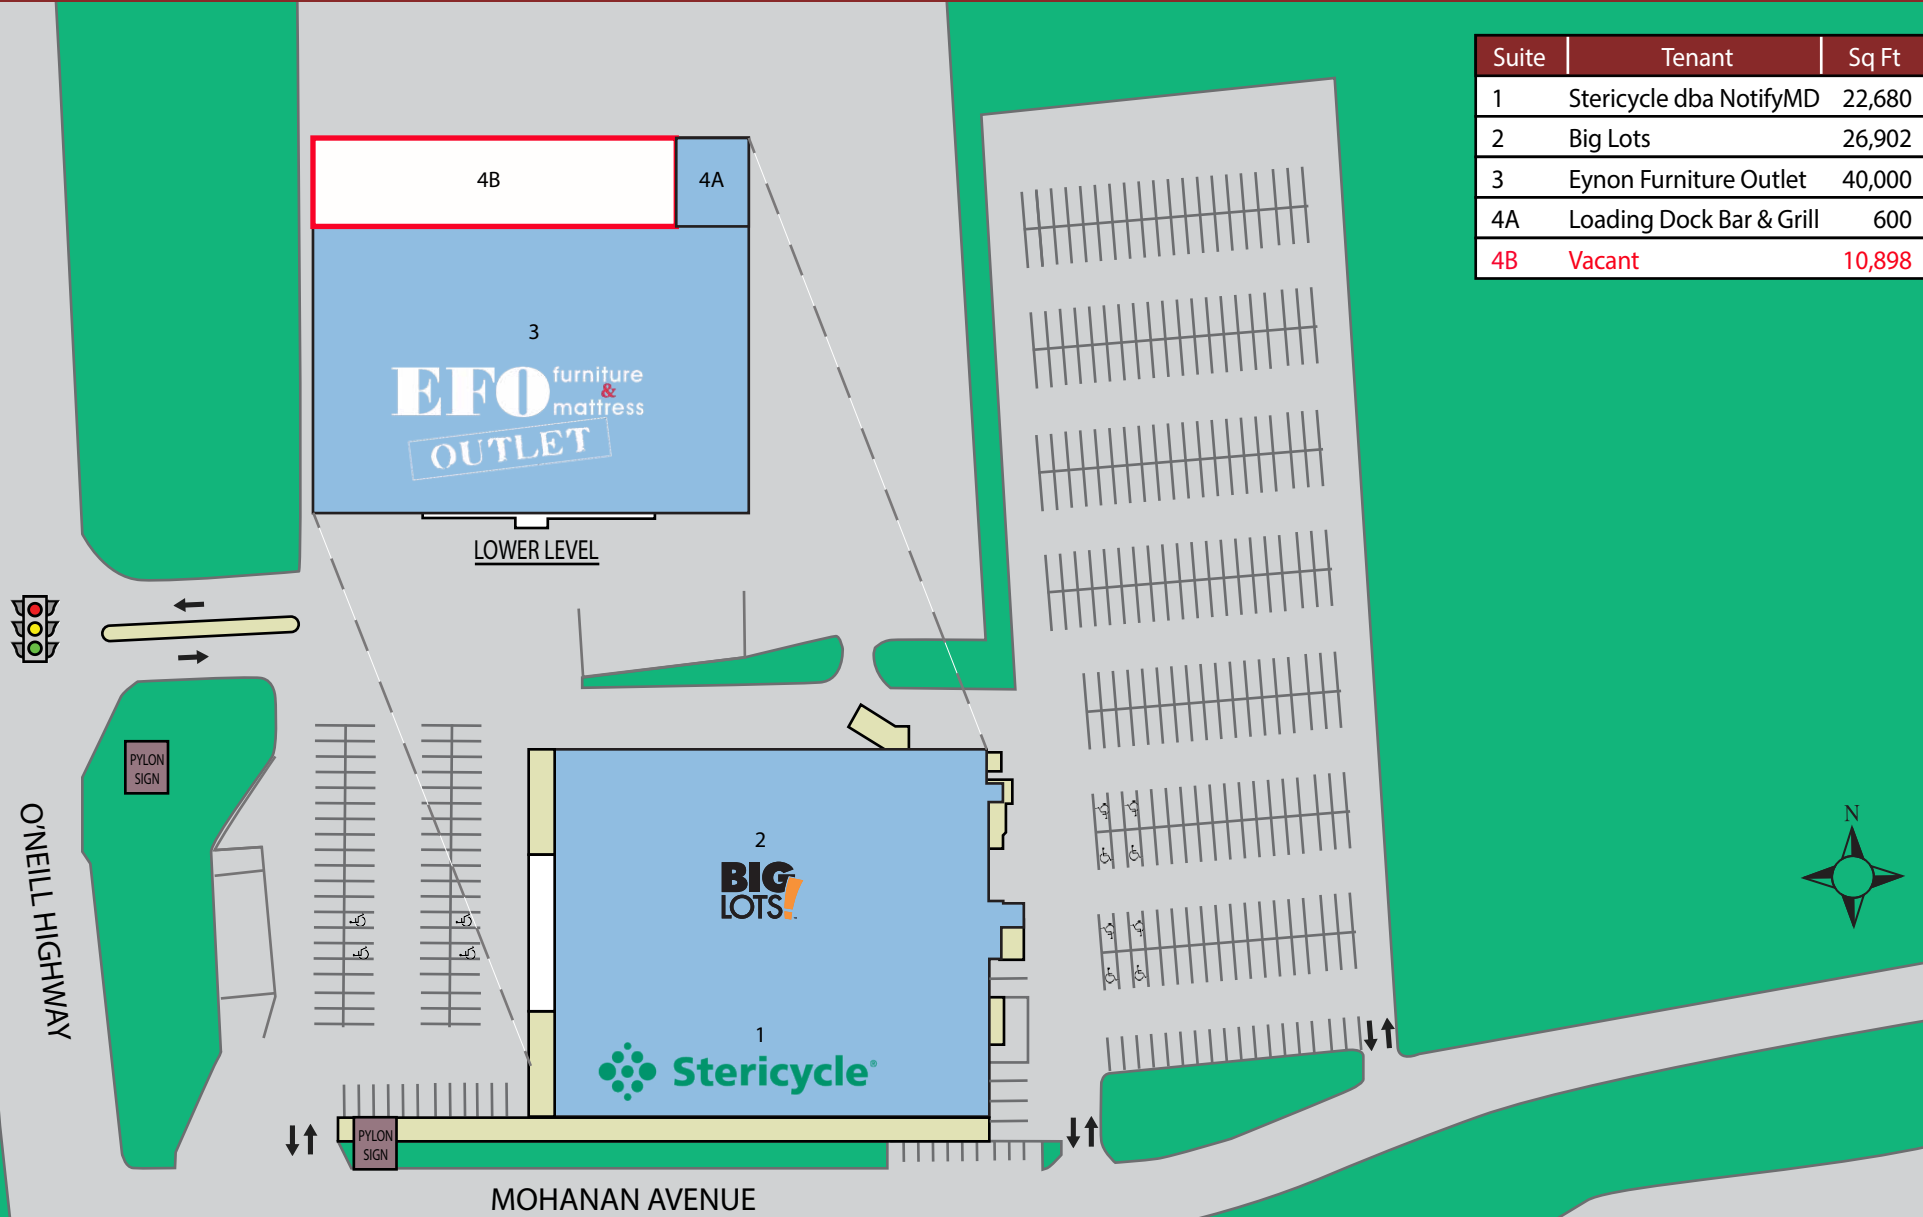

Dunmore Shopping Center

1010 O'Neill Highway
& Monahan Avenue
Dunmore, PA 18509

GLA 101,080 SF

| Suite | Tenant | Sq Ft |
|-------|--------------------------|--------|
| 1 | Stericycle dba NotifyMD | 22,680 |
| 2 | Big Lots | 26,902 |
| 3 | Eynon Furniture Outlet | 40,000 |
| 4A | Loading Dock Bar & Grill | 600 |
| 4B | Vacant | 10,898 |

This site plan is intended only as an overview for informational purposes of the approximate size and relationships, among other things, of the stores, parking areas, drive lanes and tenant identities for the shopping center. It is not a representation or warranty as to the accuracy of the premises, tenancies or other matters as illustrated, and is not to be relied on as a representation as to their accuracy.