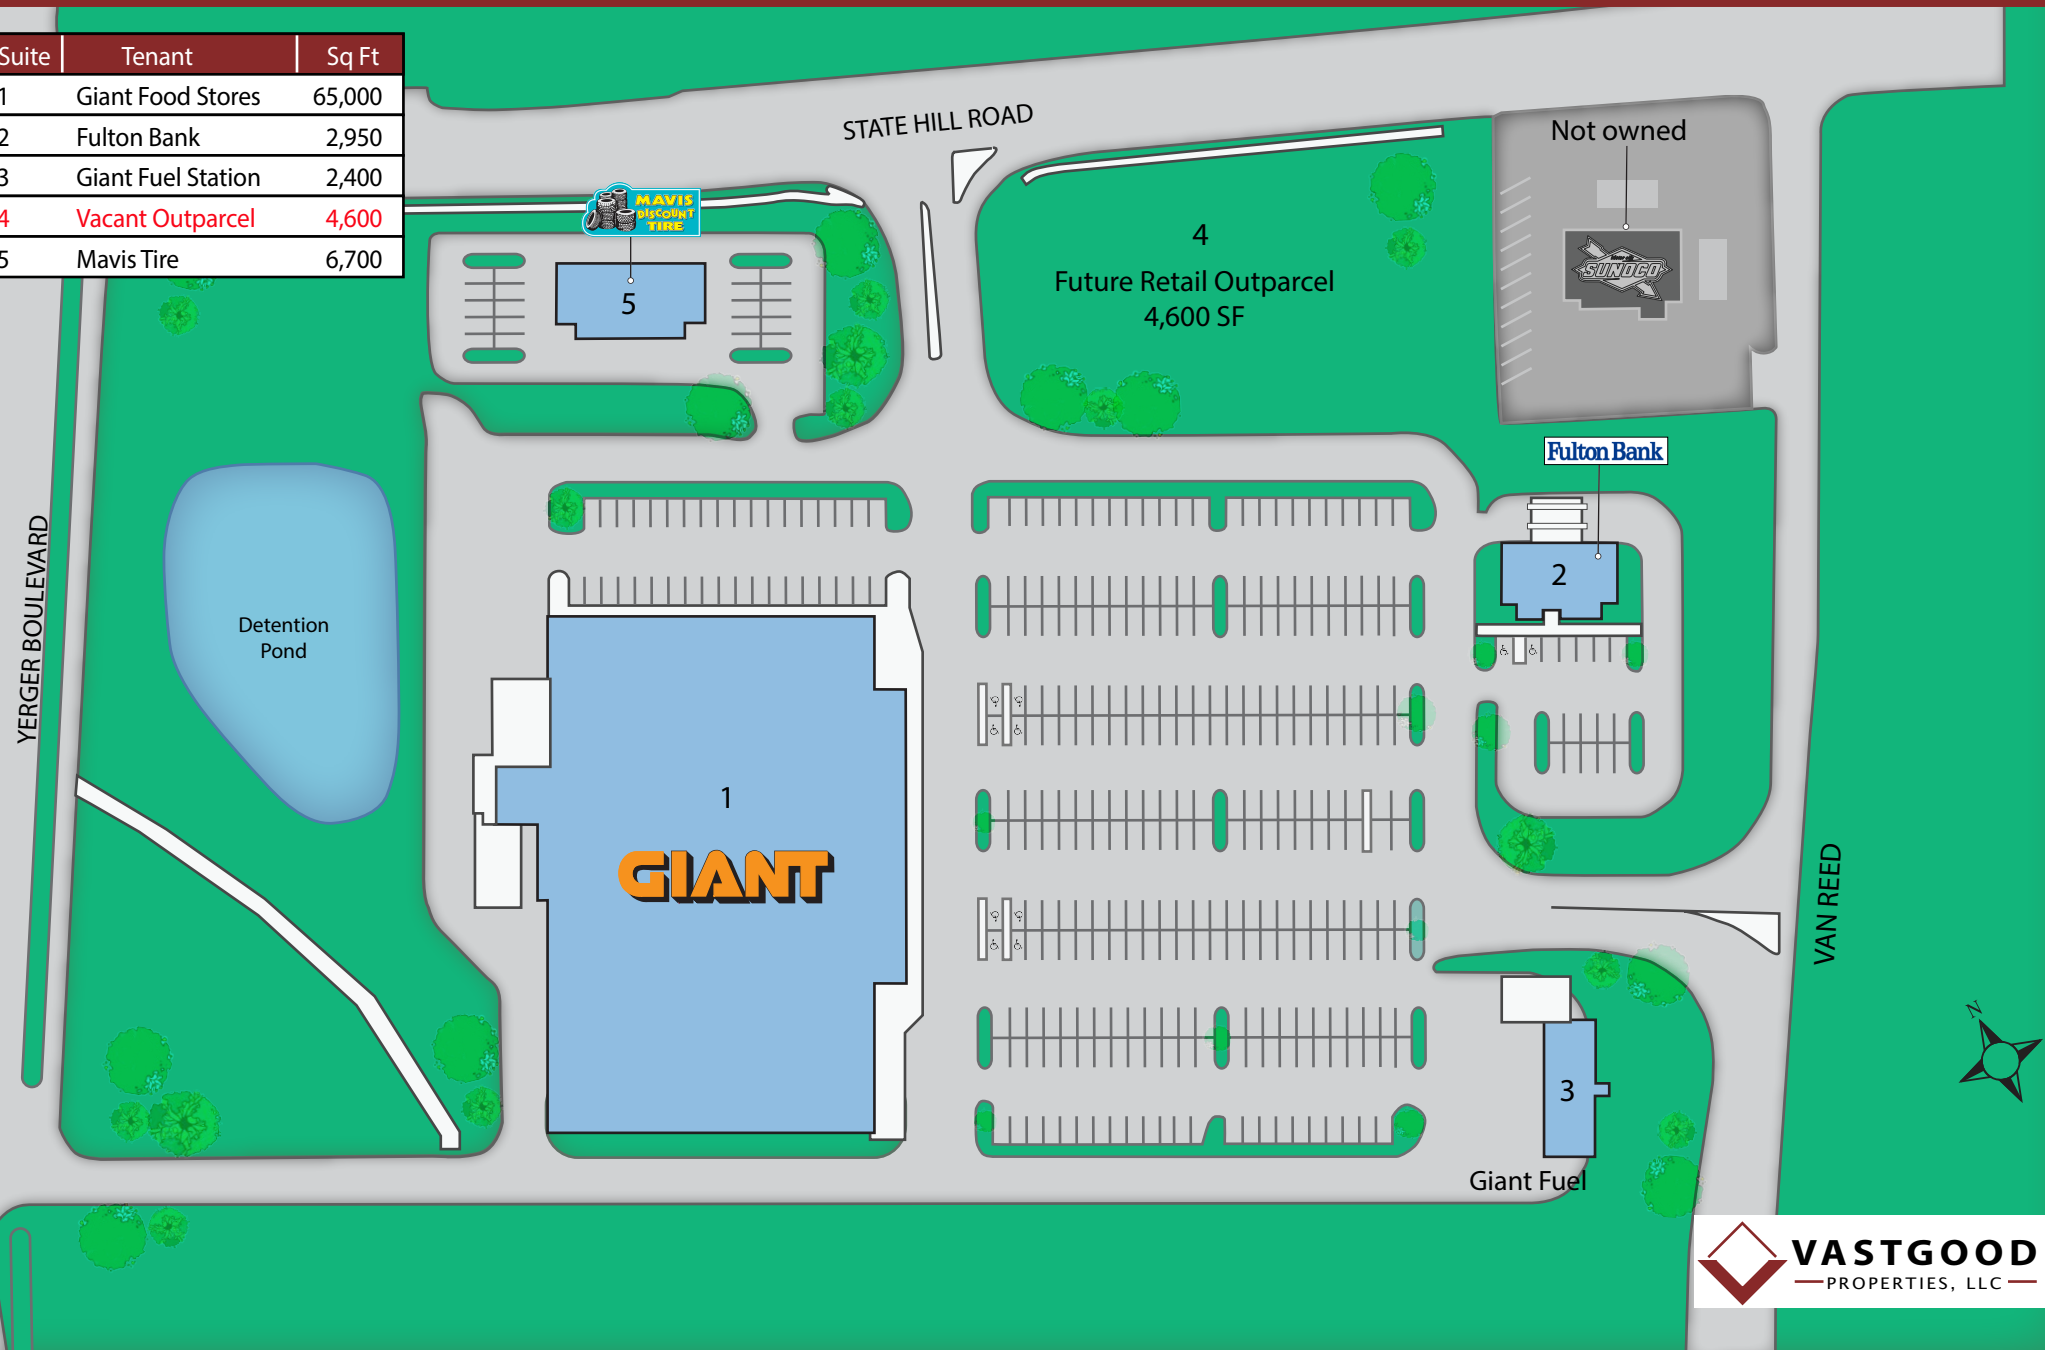

Spring Meadow Shopping Center

2104 Van Reed Road
Reading, PA 19610

GLA 70,350 SF

| Suite | Tenant | Sq Ft |
|-------|--------------------|--------|
| 1 | Giant Food Stores | 65,000 |
| 2 | Fulton Bank | 2,950 |
| 3 | Giant Fuel Station | 2,400 |
| 4 | Vacant Outparcel | 4,600 |
| 5 | Mavis Tire | 6,700 |

This site plan is intended only as an overview for informational purposes of the approximate size and relationships, among other things, of the stores, parking areas, drive lanes and tenant identities for the shopping center. It is not a representation or warranty as to the accuracy of the premises, tenancies or other matters as illustrated, and is not to be relied on as a representation as to their accuracy.